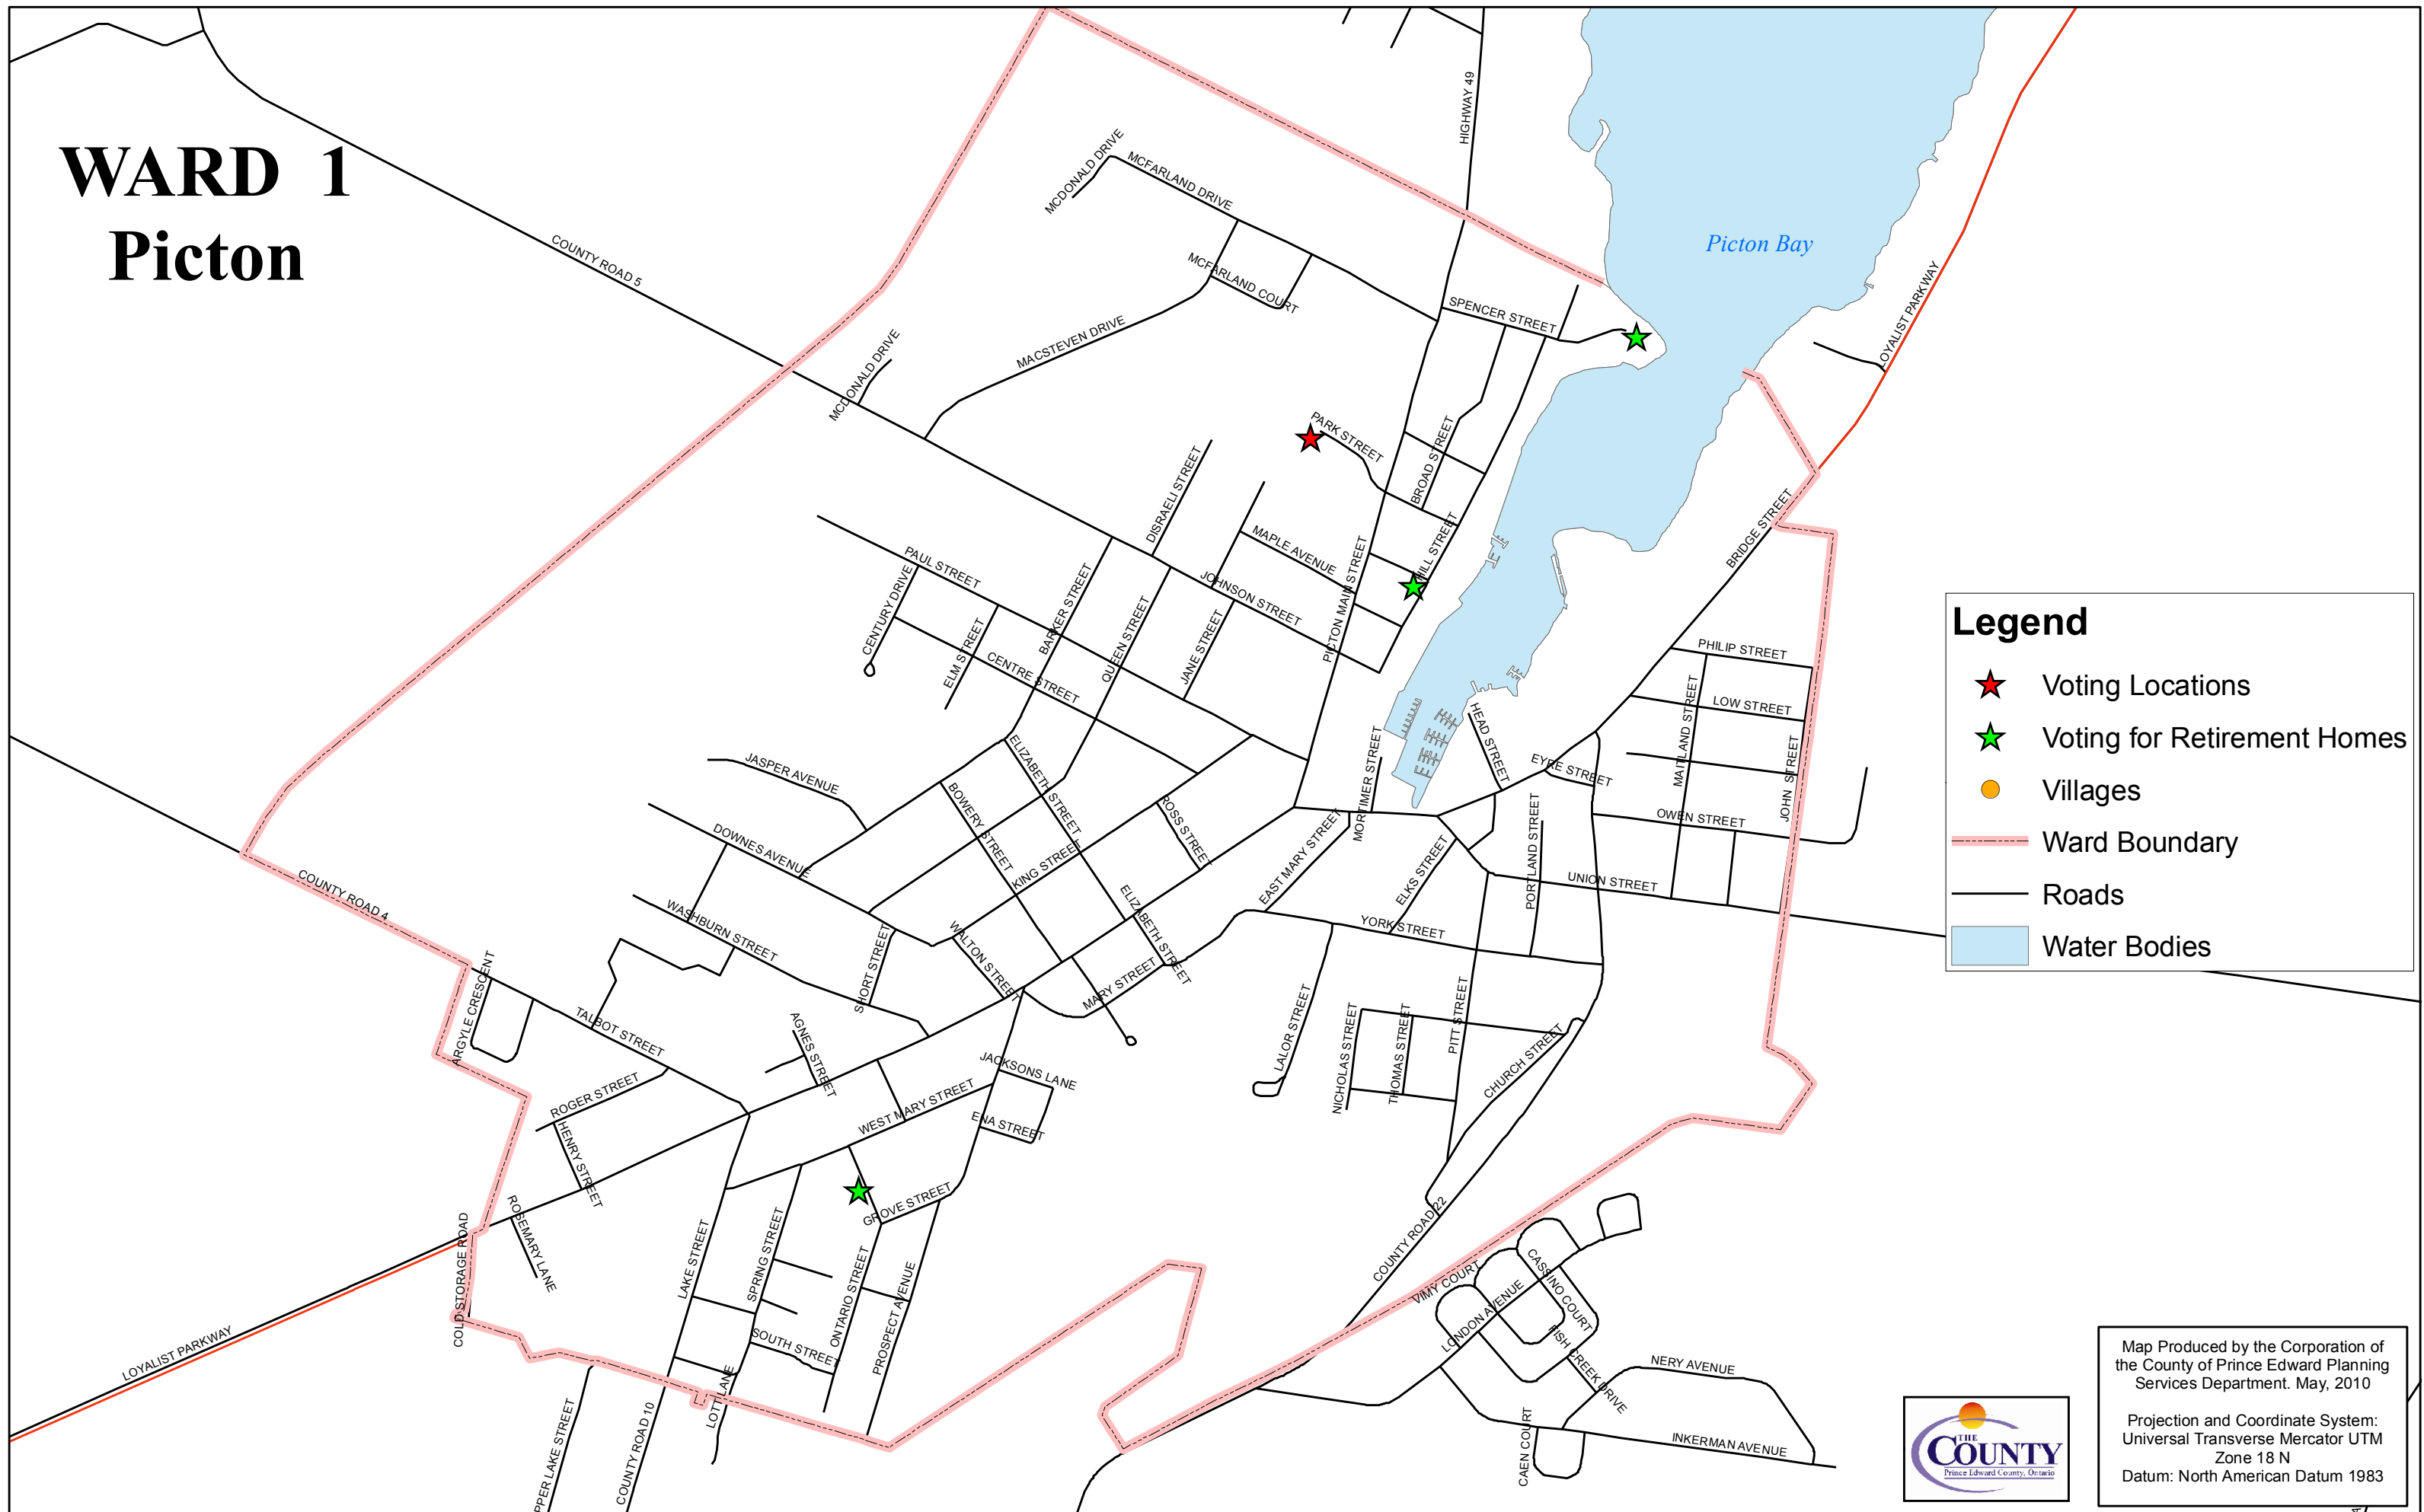

WARD 1 Picton

Legend

- ★ Voting Locations
- ★ Voting for Retirement Homes
- Villages
- Ward Boundary
- Roads
- Water Bodies

Map Produced by the Corporation of the County of Prince Edward Planning Services Department. May, 2010

Projection and Coordinate System: Universal Transverse Mercator UTM Zone 18 N
Datum: North American Datum 1983