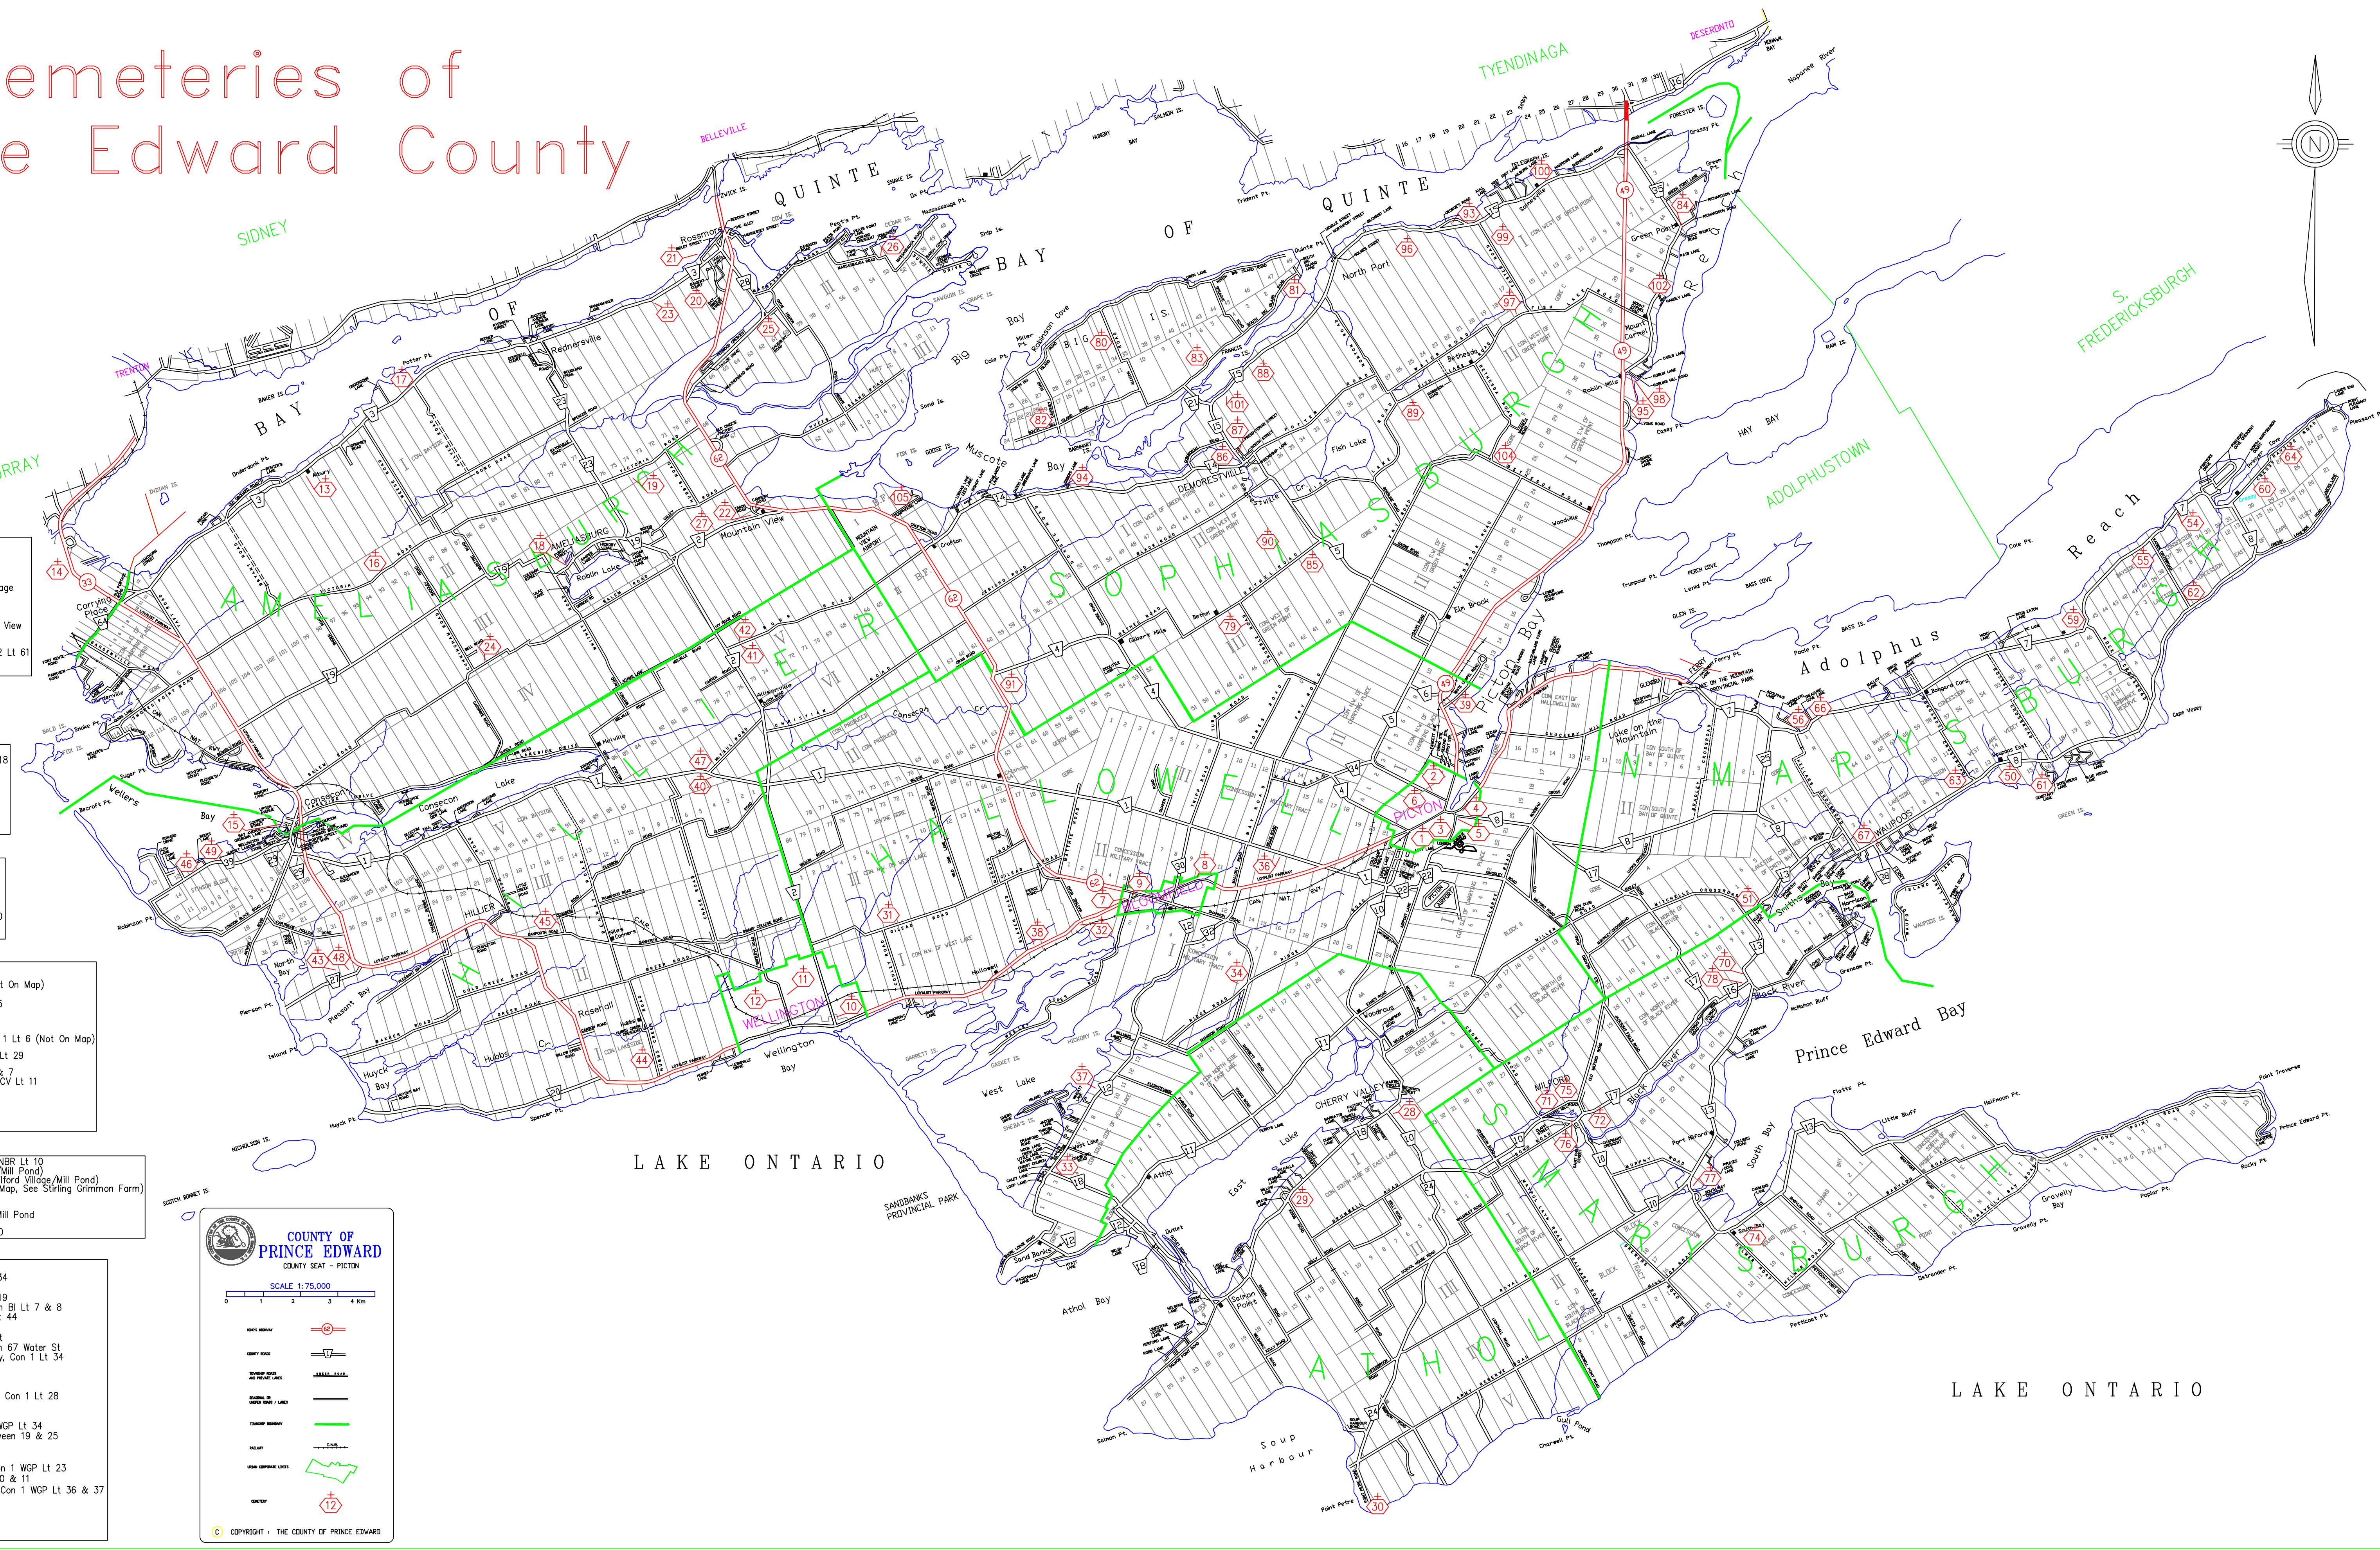

COUNTY OF PRINCE EDWARD
 COUNTY SEAT - PICTON

SCALE 1:75,000

0 1 2 3 4 Km

WGP (Wellington General Public)

 NBR (North Marysburgh)

 BS (Burr's)

 SSEL (Stirling Grimmon Farm)

 RPB (Royal Protestant Burying Place)