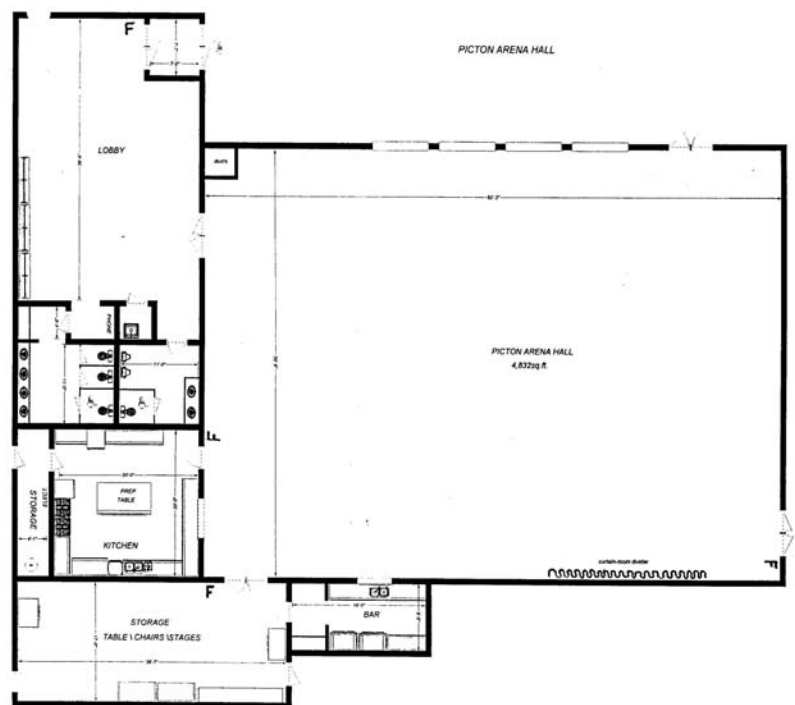

Prince Edward Community Centre Hall
Key Information

Seating Capacity: 350

Other Features:

- ✓ Bar
- ✓ Accessible
- ✓ Lighting
- ✓ Staging
- ✓ PA System

Options:

- ✓ Lobby is available separately as a meeting space
- ✓ Special amenities available for additional cost including: trellis, wishing well and tropical artificial plants

For Bookings or event planning assistance in County facilities contact the Recreation, Parks and Culture Department at 613-476-2148 ext. 424 or bookings@pecounty.on.ca