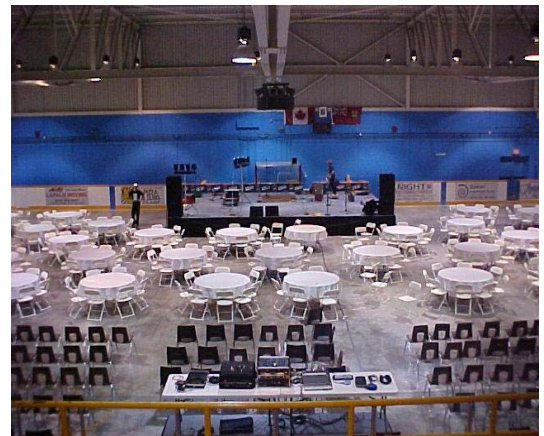

Prince Edward Community Centre Arena Floor/Seasonal Major Event Venue

- ✓ Large Community Events
- ✓ Trade Shows
- ✓ Concerts and Dances
- ✓ Your Event
- ✓ Available from mid April to mid July

Prince Edward Community Centre Arena Floor Key Information

Floor Seating Capacity:

Bleacher Stands Seating Capacity:

Other Features:

- ✓ Bar
- ✓ Accessible
- ✓ Lighting
- ✓ Staging
- ✓ PA System

Options:

- ✓ Combined with the Hall to make large entertainment venue for trade shows; art and craft fairs
- ✓ Special amenities available for additional cost including: trellis, wishing well and tropical artificial plants

For Bookings or event planning assistance in County facilities contact the Recreation, Parks and Culture Department at 613-476-2148 ext. 424 or bookings@pecounty.on.ca