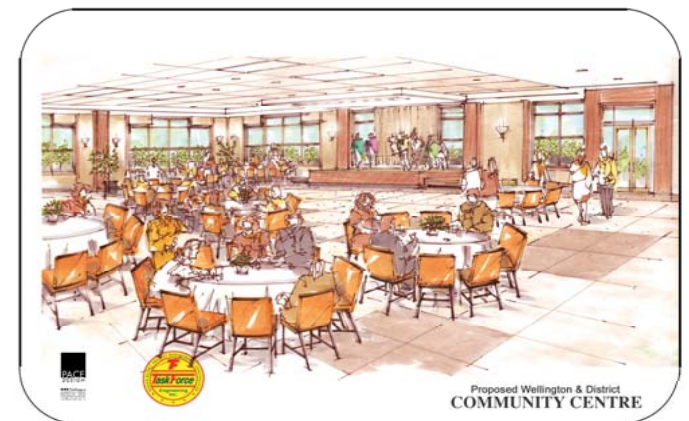

## INDOOR SPACES

Offering facilities seating 40 to 400. Furniture and bar service is included in rental. The County of Prince Edward takes great effort to make our services work for you. Our staff works with you to make your event hassle free. Tell us your plans & we will do our best to make it happen.

## COMMUNITY CENTRES

Providing recreation facilities to the community at large. The County of Prince Edward manages sports field and arena facilities for the public. Whether you enjoy playing or watching, we provide safe and affordable recreation facilities for family enjoyment. The Prince Edward Community Centre and Wellington & District Community Centre offer ice & hall rentals as well as pad rentals in the off ice season.

## OUTDOOR SPACES

- Beautiful Gardens
- Picturesque Waterfronts
- Tree Lined Parks
- The County has a large variety of properties that serve as great locations for weddings or photos.

WELLINGTON AND DISTRICT  
COMMUNITY CENTRE