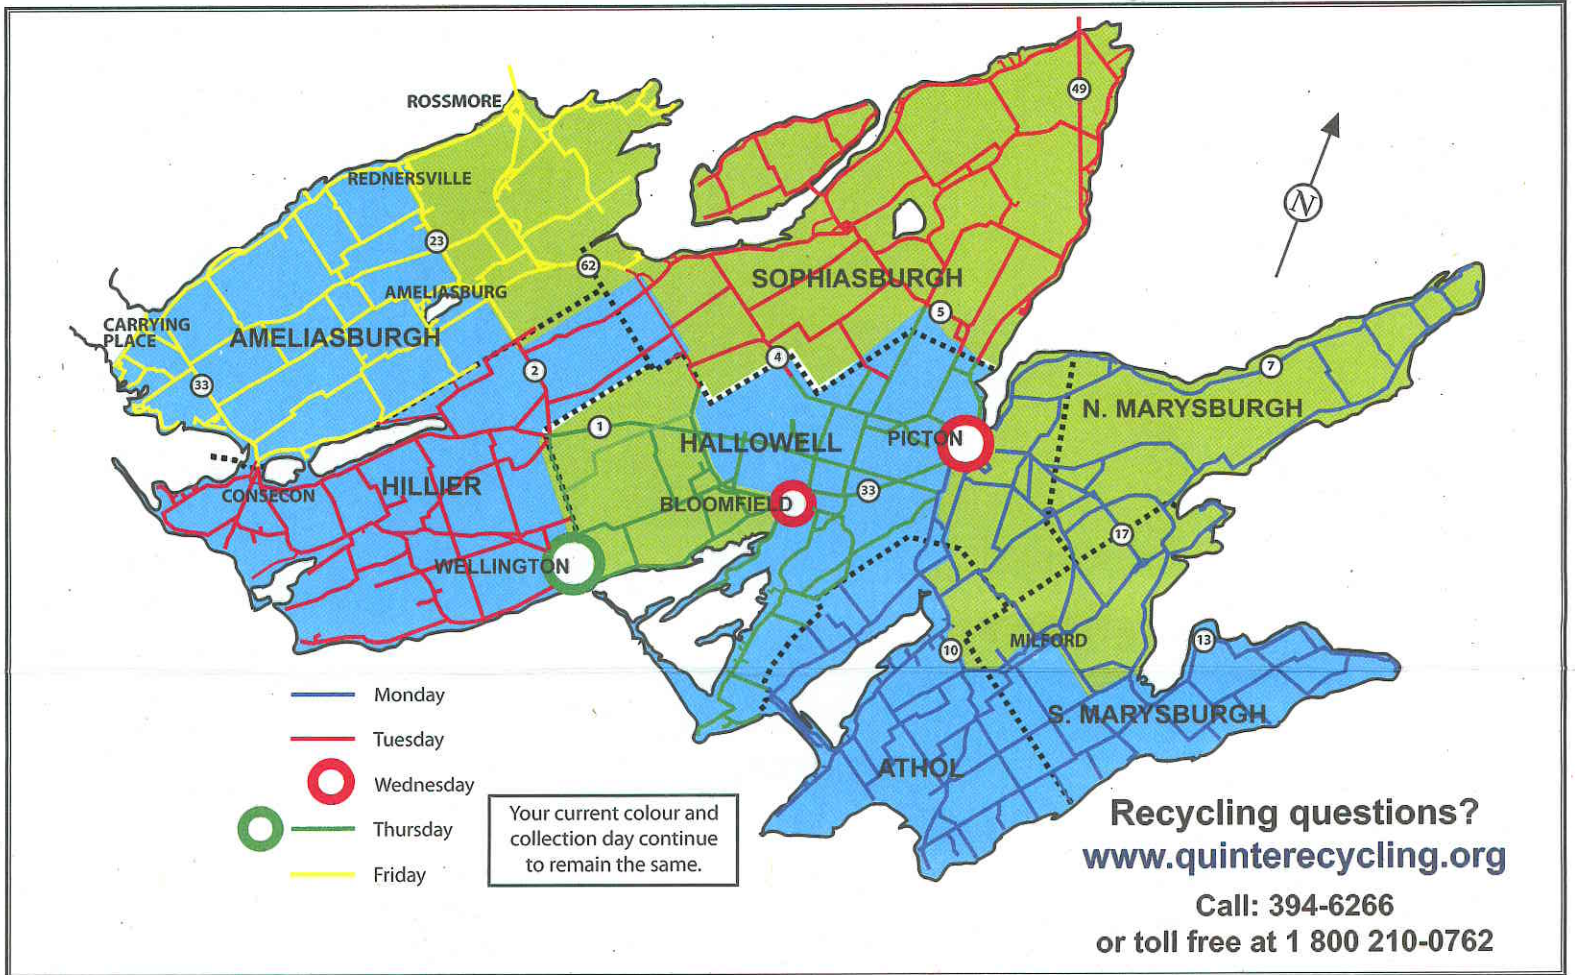

PRINCE EDWARD COUNTY

Bi-Weekly Blue Box Collection Schedule

JUNE 2010							JULY 2010							AUGUST 2010							SEPTEMBER 2010							OCTOBER 2010												
S	M	T	W	T	F	S	S	M	T	W	T	F	S	S	M	T	W	T	F	S	S	M	T	W	T	F	S	S	M	T	W	T	F	S						
		1	2	3	4	5					1	2	3	1	2	3	4	5	6	7				1	2	3	4						1	2						
6	7	8	9	10	11	12	4	5	6	7	8	9	10	8	9	10	11	12	13	14	5	6	7	8	9	10	11	3	4	5	6	7	8	9						
13	14	15	16	17	18	19	11	12	13	14	15	16	17	15	16	17	18	19	20	21	12	13	14	15	16	17	18	10	11	12	13	14	15	16						
20	21	22	23	24	25	26	18	19	20	21	22	23	24	22	23	24	25	26	27	28	19	20	21	22	23	24	25	17	18	19	20	21	22	23						
27	28	29	30				25	26	27	28	29	30	31	29	30	31					26	27	28	29	30			24	25	26	27	28	29	30						
NOVEMBER 2010							DECEMBER 2010							JANUARY 2011							FEBRUARY 2011							MARCH 2011												
S	M	T	W	T	F	S	S	M	T	W	T	F	S	S	M	T	W	T	F	S	S	M	T	W	T	F	S	S	M	T	W	T	F	S						
											1	2	3	4							1				1	2	3	4	5							1	2	3	4	5
7	8	9	10	11	12	13	5	6	7	8	9	10	11	2	3	4	5	6	7	8	6	7	8	9	10	11	12	6	7	8	9	10	11	12						
14	15	16	17	18	19	20	12	13	14	15	16	17	18	9	10	11	12	13	14	15	13	14	15	16	17	18	19	13	14	15	16	17	18	19						
21	22	23	24	25	26	27	19	20	21	22	23	24	25	16	17	18	19	20	21	22	20	21	22	23	24	25	26	20	21	22	23	24	25	26						
28	29	30					26	27	28	29	30	31	23	24	25	26	27	28	29	27	28						27	28	29	30	31									
														30	31																									
APRIL 2011							MAY 2011							JUNE 2011							JULY 2011							AUGUST 2011												
S	M	T	W	T	F	S	S	M	T	W	T	F	S	S	M	T	W	T	F	S	S	M	T	W	T	F	S	S	M	T	W	T	F	S						
																				1	2	3	4	5	6							1	2	3	4	5	6			
3	4	5	6	7	8	9	1	2	3	4	5	6	7	5	6	7	8	9	10	11	3	4	5	6	7	8	9	7	8	9	10	11	12	13						
10	11	12	13	14	15	16	8	9	10	11	12	13	14	12	13	14	15	16	17	18	10	11	12	13	14	15	16	14	15	16	17	18	19	20						
17	18	19	20	21	22	23	15	16	17	18	19	20	21	19	20	21	22	23	24	25	17	18	19	20	21	22	23	21	22	23	24	25	26	27						
24	25	26	27	28	29	30	22	23	24	25	26	27	28	26	27	28	29	30			24	25	26	27	28	29	30	28	29	30	31									
							29	30	31																															
SEPTEMBER 2011							OCTOBER 2011							NOVEMBER 2011							DECEMBER 2011							JANUARY 2012												
S	M	T	W	T	F	S	S	M	T	W	T	F	S	S	M	T	W	T	F	S	S	M	T	W	T	F	S	S	M	T	W	T	F	S						
																				1	2	3	4	5	6							1	2	3	4	5	6			
4	5	6	7	8	9	10	2	3	4	5	6	7	8	6	7	8	9	10	11	12	4	5	6	7	8	9	10	8	9	10	11	12	13	14						
11	12	13	14	15	16	17	9	10	11	12	13	14	15	13	14	15	16	17	18	19	11	12	13	14	15	16	17	15	16	17	18	19	20	21						
18	19	20	21	22	23	24	16	17	18	19	20	21	22	20	21	22	23	24	25	26	18	19	20	21	22	23	24	22	23	24	25	26	27	28						
25	26	27	28	29	30		23	24	25	26	27	28	29	27	28	29	30				25	26	27	28	29	30	31	29	30	31										
							30	31																																
FEBRUARY 2012							MARCH 2012							APRIL 2012							MAY 2012							JUNE 2012												

PICTON COLLECTION

- Main St. gets picked up weekly
- North of Main St. - blue collection on Wednesdays
- South of Main St. - green collection on Wednesdays
- Macaulay Village - Green collection on Tuesday
- Wellington - Green Collection on Thursday
- Bloomfield - Blue collection on Wednesday

Be sure to have your blue box out for pick-up by 7:00 am on your collection day!

HOLIDAY COLLECTION

There will be no holiday collection changes for the duration of this schedule.

For more information on Blue Box recycling or Household Hazardous Waste and Waste Electronics, please visit:

Garbage collection questions? Contact Public Works
www.quinterecycling.org